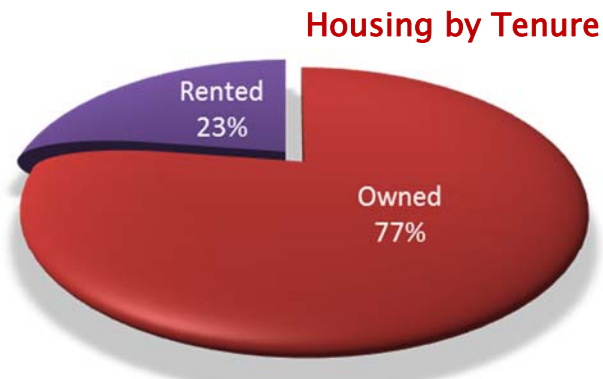

Historical Population*

Children at Home

Education

Family Type

Immigrant Population

Industry

Occupational Groups

Average Household Expenditures

Income Projections

Average Household Income

Income – Households Over 100K/yr

Building Permits*

Central Alberta Economic Partnership Ltd.
 Phone: 403.357.2237 Fax: 403.357.2288
 For toll free 1.888.508.2237
 B102, Suite 354, 5212 48 Street, Red Deer, AB T4N 7C3
 E-Mail: info@centralalberta.ab.ca
 Web: www.centralalberta.ab.ca