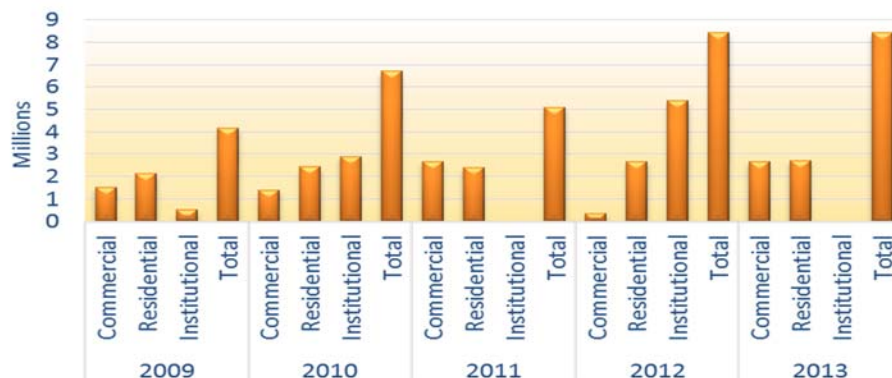

Historical Population*

Children at Home

Education

Family Type

Immigrant Population

Industry

Occupational Groups

Average Household Expenditures

Income Projections

Average Household Income

Income – Households Over 100K/yr

Building Permits*

Central Alberta Economic Partnership Ltd.
 Phone: 403.357.2237 Fax: 403.357.2288
 For toll free 1.888.508.2237
 B102, Suite 354, 5212 48 Street, Red Deer, AB T4N 7C3
 E-Mail: info@centralalberta.ab.ca
 Web: www.centralalberta.ab.ca

Data Developed by Environics Analytics

Data are extracted from the 2013 DemoStats, DaytimePop, HouseholdSpend, WealthScapes, and R.L. Polk Canada datasets developed by Environics Analytics. The report uses an Environics Analytics' forecasting process to determine current year and future projections based on 2011 Stats Canada information.