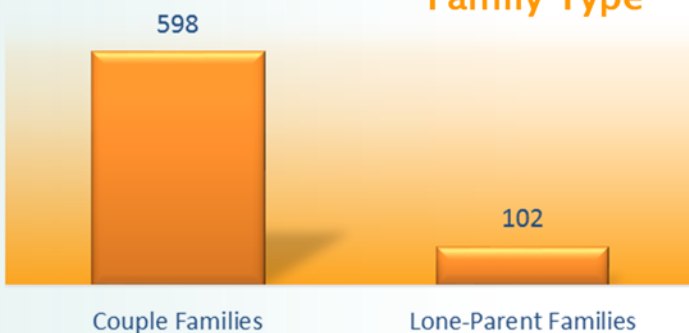

Historical Population*

Children at Home

Education

Family Type

Immigrant Population

Industry

Occupational Groups

Average Household Expenditures

Income Projections

Average Household Income

Income – Households Over 100K/yr

Building Permits*

Central Alberta Economic Partnership Ltd.
 Phone: 403.357.2237 Fax: 403.357.2288
 For toll free 1.888.508.2237
 B102, Suite 354, 5212 48 Street, Red Deer, AB T4N 7C3
 E-Mail: info@centralalberta.ab.ca
 Web: www.centralalberta.ab.ca