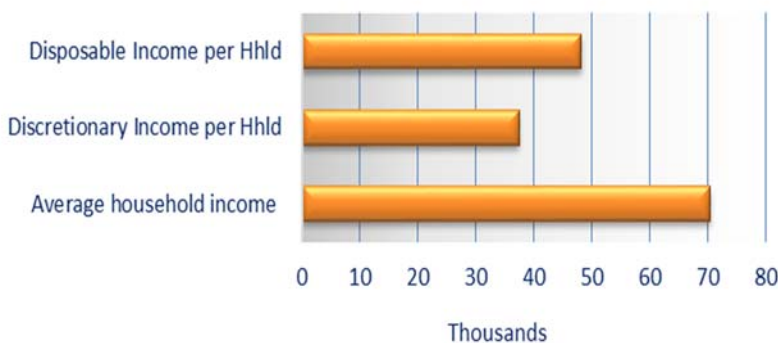

Historical Population*

Children at Home

Education

Family Type

Immigrant Population

Industry

Occupational Groups

Average Household Expenditures

Income Projections

Average Household Income

Income – Households Over 100K/yr

Building Permits*

Central Alberta Economic Partnership Ltd.
 Phone: 403.357.2237 Fax: 403.357.2288
 For toll free 1.888.508.2237
 B102, Suite 354, 5212 48 Street, Red Deer, AB T4N 7C3
 E-Mail: info@centralalberta.ab.ca
 Web: www.centralalberta.ab.ca