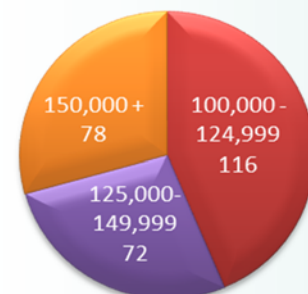

Historical Population*

Children at Home

Education

Family Type

Immigrant Population

Industry

Occupational Groups

Average Household Expenditures

Income Projections

Average Household Income

Income – Households Over 100K/yr

Building Permits*

Central Alberta Economic Partnership Ltd.
 Phone: 403.357.2237 Fax: 403.357.2288
 For toll free 1.888.508.2237
 B102, Suite 354, 5212 48 Street, Red Deer, AB T4N 7C3
 E-Mail: info@centralalberta.ab.ca
 Web: www.centralalberta.ab.ca