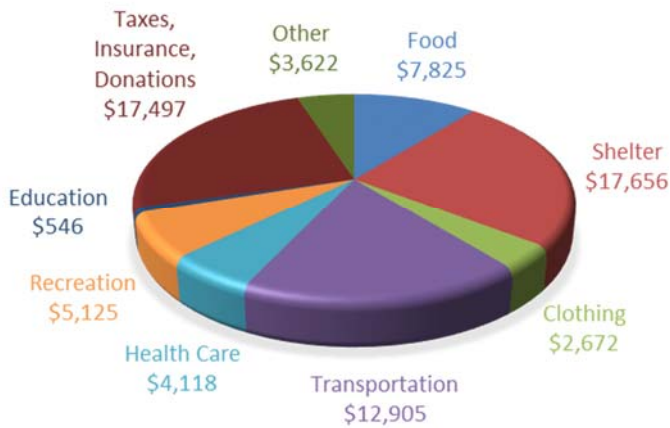

Historical Population*

Children at Home

Education

Family Type

Immigrant Population

Industry

Occupational Groups

Average Household Expenditures

Income Projections

Average Household Income

Income – Households Over 100K/yr

Building Permits*

Central Alberta Economic Partnership Ltd.
 Phone: 403.357.2237 Fax: 403.357.2288
 For toll free 1.888.508.2237
 B102, Suite 354, 5212 48 Street, Red Deer, AB T4N 7C3
 E-Mail: info@centralalberta.ab.ca
 Web: www.centralalberta.ab.ca