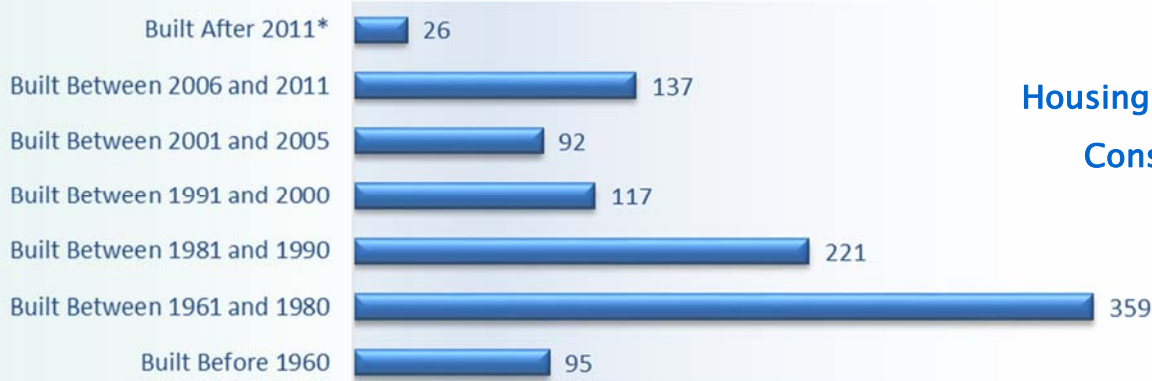

Historical Population*

Children at Home

Education

Family Type

Immigrant Population

Industry

Occupational Groups

Average Household Expenditures

Income Projections

Average Household Income

Income – Households Over 100K/yr

Building Permits*

Central Alberta Economic Partnership Ltd.
 Phone: 403.357.2237 Fax: 403.357.2288
 For toll free 1.888.508.2237
 B102, Suite 354, 5212 48 Street, Red Deer, AB T4N 7C3
 E-Mail: info@centralalberta.ab.ca
 Web: www.centralalberta.ab.ca