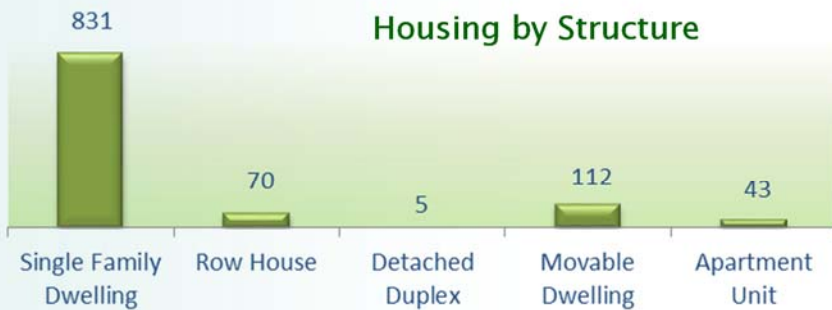

Income Projections

Average Household Income

Income – Households Over 100K/yr

Building Permits*

Central Alberta Economic Partnership Ltd.
 Phone: 403.357.2237 Fax: 403.357.2288
 For toll free 1.888.508.2237
 B102, Suite 354, 5212 48 Street, Red Deer, AB T4N 7C3
 E-Mail: info@centralalberta.ab.ca
 Web: www.centralalberta.ab.ca