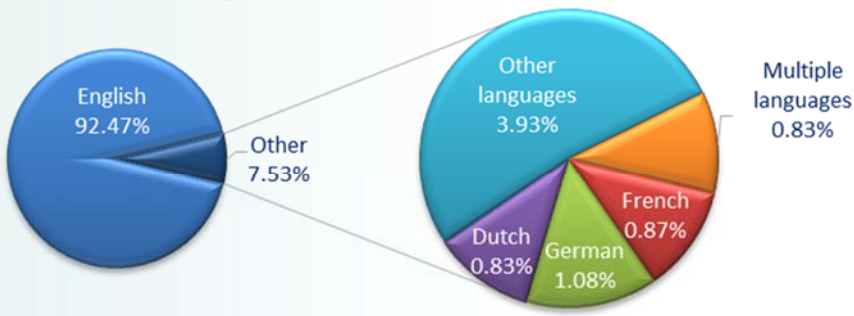

Rimbey

Economic Indicators

2014

www.rimbey.com

Census Division	8
Census Subdivision	44
Economic Region	Red Deer
Economic Region Code	50
Province Code	48

Population by Age

Marital Status

Home Languages

Historical Population*

Children at Home

Education

Family Type

Immigrant Population

Industry

Occupational Groups

Average Household Expenditures