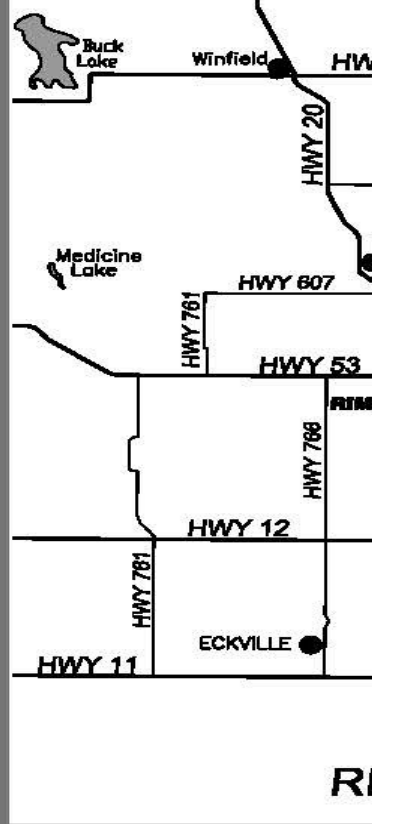

# Parade Map

**Legend:**

- Parade Detour
- Parade in progress signage
- Parade Barricades

Medicine Lake 36.5 km.  
Open Creek Dam 29 km.  
Crimson Lake 58 Km.

Gull Lake 26 km.  
Sylvan Lake 38 Km.