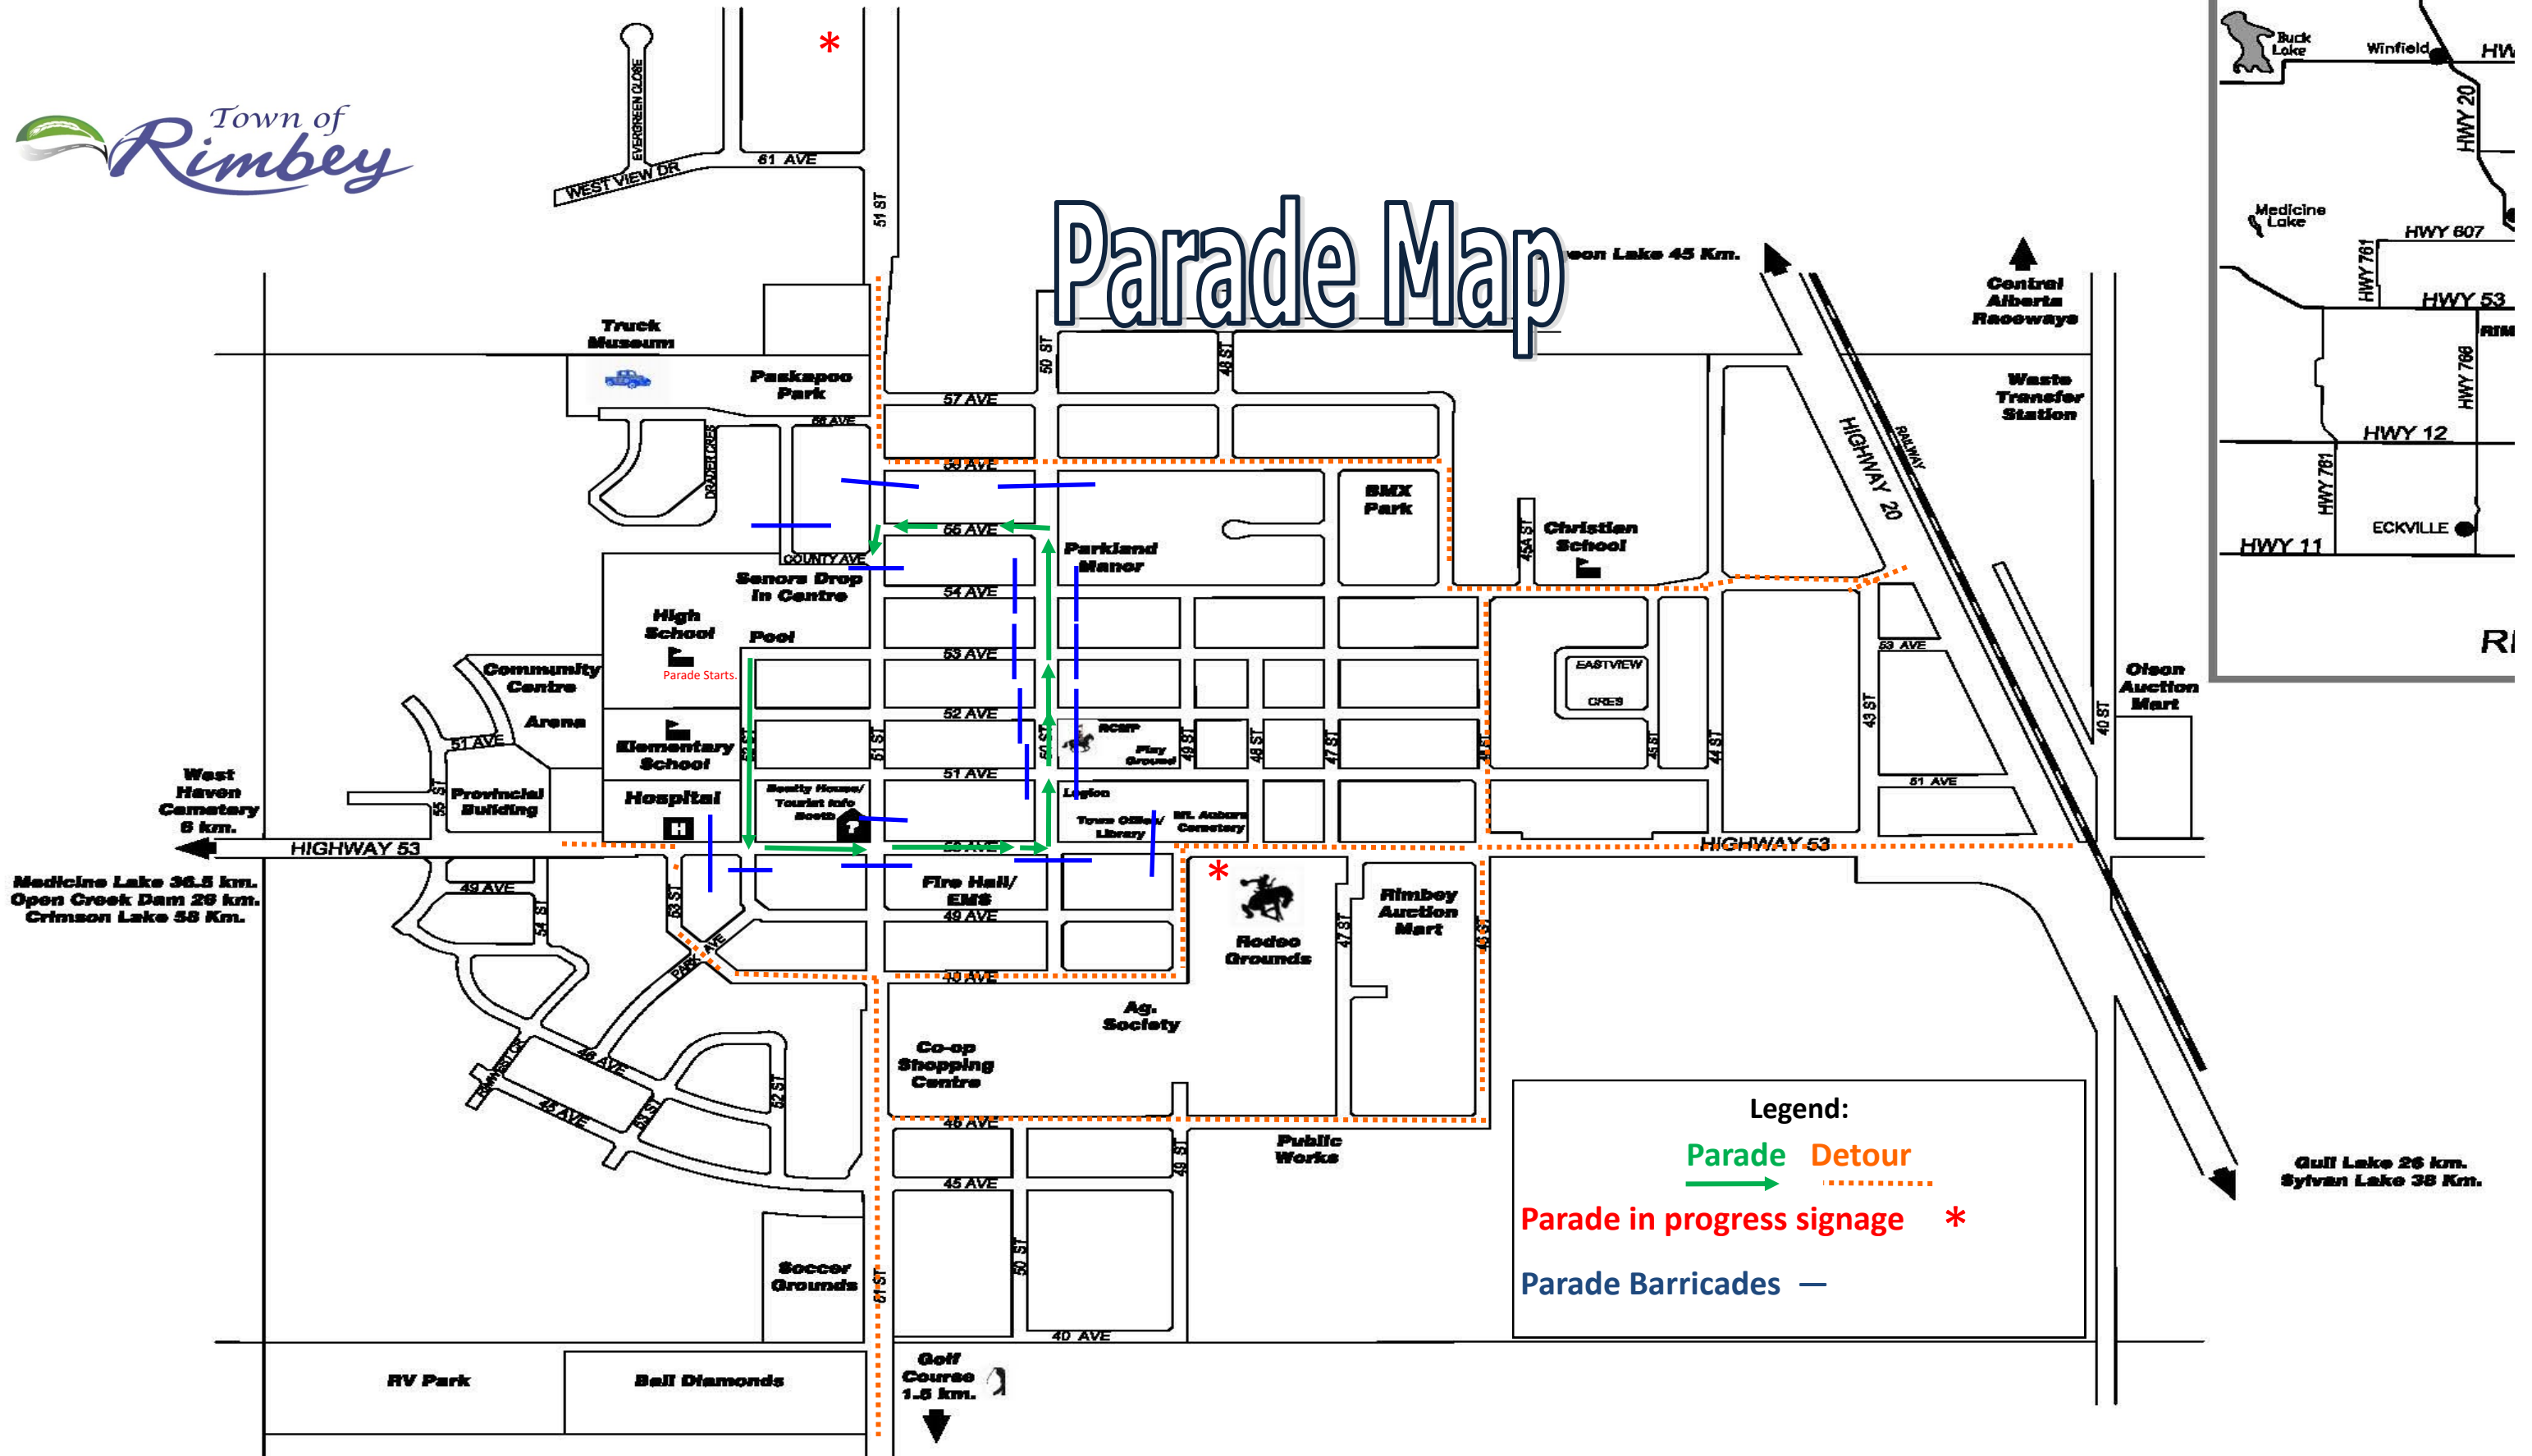

# Parade Map

**Legend:**

- Parade Detour
- Parade in progress signage
- Parade Barricades

Medicine Lake 36.5 km.  
Open Creek Dam 29 km.  
Crimson Lake 58 Km.

Gull Lake 26 km.  
Sylvan Lake 38 Km.